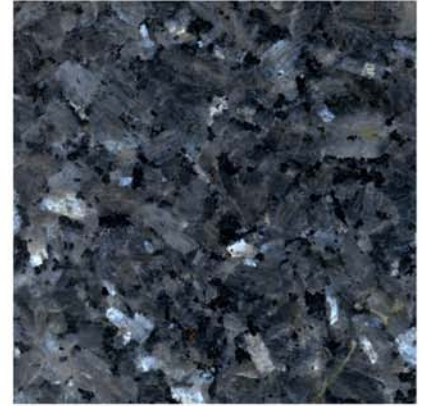

STELLEX

STANDARD GRANITE COLOURS

IMPALA

ABSOLUTO NERO

BLUE PEARL

BALMORAL RED

WHITE PEARL

ROSSO PORRINO

GIALLO VENEZIANO

VERDE MARITAKA

EMERALD PEARL

PLEASE NOTE THAT PRINTED SAMPLES ARE INTENDED AS A GUIDE ONLY. AN EXACT COLOURMATCH CANNOT BE GUARANTEED.

Stellex Limited. Hadston Ind Est. Hadston,
Morpeth, Northumberland, NE65 9YG