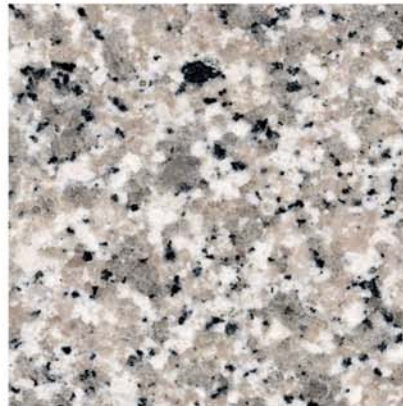

STELLEX

STANDARD GRANITE COLOURS

IMPALA

ABSOLUTO NERO

BLUE PEARL

BALMORAL RED

WHITE PEARL

ROSSO PORRINO

GIALLO VENEZIANO

VERDE MARITAKA

EMERALD PEARL

PLEASE NOTE THAT PRINTED SAMPLES ARE INTENDED AS A GUIDE ONLY. AN EXACT COLOURMATCH CANNOT BE GUARANTEED.

Stellex Limited. Hadston Ind Est. Hadston,
Morpeth, Northumberland, NE65 9YG