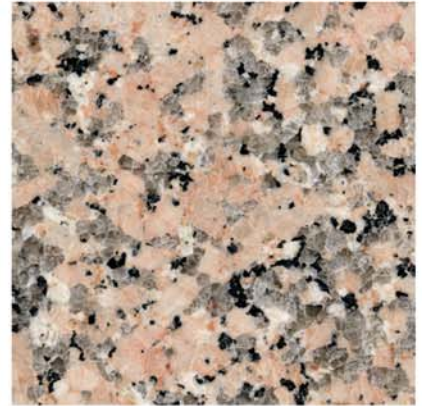

STELLEX

STANDARD GRANITE COLOURS

IMPALA

ABSOLUTO NERO

BLUE PEARL

BALMORAL RED

WHITE PEARL

ROSSO PORRINO

GIALLO VENEZIANO

VERDE MARITAKA

EMERALD PEARL

PLEASE NOTE THAT PRINTED SAMPLES ARE INTENDED AS A GUIDE ONLY. AN EXACT COLOURMATCH CANNOT BE GUARANTEED.

Stellex Limited. Hadston Ind Est. Hadston,
Morpeth, Northumberland, NE65 9YG